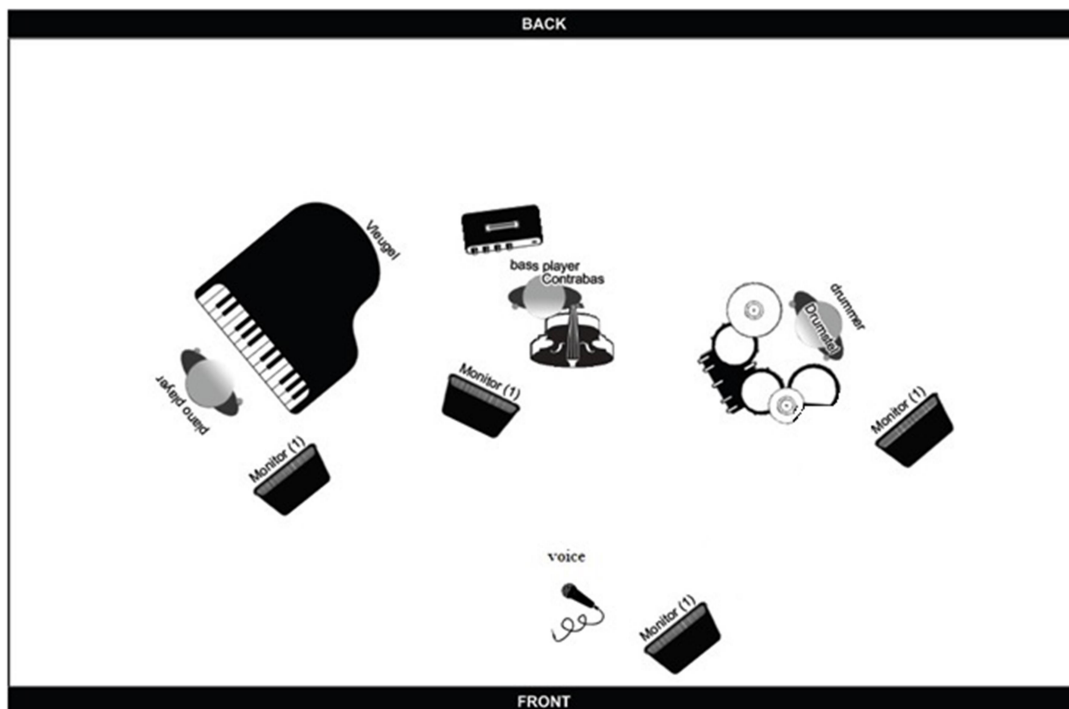

Microphones:

VOICE	x 1 vocal mic
GRAND PIANO	x 2
DOUBLE BASS	x 1 vocal mic (and Johannes would like to combine mic and pickup)
DRUMS	x 1 mic for announcements (and simple mic setup - overheads + bass drum and snare drum if necessary)

Stage Plot:

Contact: +31 6 24 66 15 90 (Martin); halfeasytrio@gmail.com